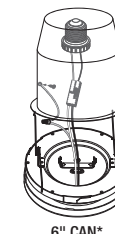

SlimLED MULTI 4" 10W

DELIVERED

Up to 1000 lm

SIZE

4"

CRI

95

RATINGS

TRIM COLORS

TRIM

COLOR TEMPERATURE

COMPATIBLE HOUSING

- Standard octagon box

Ordering Guide

Selectable Color Temperature
27K-50K

SLMT4-10W

Highlighted option denotes QuickShip.

ACCESSORIES

SLMT4-RT-(BK/SL/BN)
Round trim for SLIMLED MULTI series.

SLMT4-ST-(WH/BK/SL/BN)
Square trim for SLIMLED MULTI series.

SLM4-SST-(WH/BK)(WH/BG/SP/SS/BK)
SHADE Mini decorative, dead front square trim/baffle.

SLMT4-OJB-RT-(WH/BK)(WH/GD/SP/SS/BK)
SHADE Mini Concrete decorative, dead front round trim/baffle.

LC-CRTL-DIM-1
OnCloud Smart Wi-Fi dimmer. Features an ON/OFF press and a 7 level touch slider.

SLMT4-CBPLT
Concrete box mounting plate kit, for SLIMLED MULTI.

SLMT4-SCREWS
10 pack of 1.5" Replacement screws. Can be used for large gaps between ceiling material and junction box.

QuickShip option is available on orders of 100 pieces or less, and will ship within 2 business days of the order being received. QuickShip lead time may vary for orders greater than 100 pieces. No additional shipment rates apply. Subject to availability. For additional options please consult your Liteline representative. Due to our continued efforts to improve our products, product specifications are subject to change without notice. Refer to liteline.com for up to date specifications. Color swatches may not be exact, contact rep for sample.

SlimLED MULTI 6"

CCT switch accessible below the ceiling

6" CAN*

*Retrofit Kit sold separately for 13W version only (P-SLMT6-6CAN).

Ordering Guide

Standard

Highlighted option denotes QuickShip.

SLMT6-13W

Commercial

Highlighted option denotes QuickShip.

SLMT6-C-15W*

*120-277V, 0-10V dimming only

EVERYTHING IN 1 BOX

Built in driver and white trim