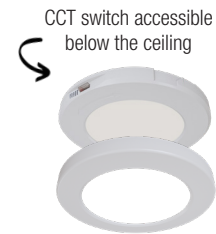

CCT switch accessible below the ceiling