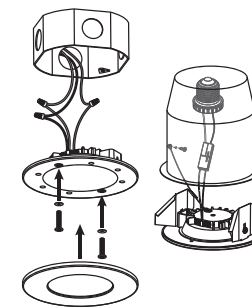

SlimLED MULTI 4" 8W

*4" recessed can housing accessories sold separately.

Ordering Guide

Selectable Color Temperature
27K-50K

SLMT4-8W

Highlighted option denotes QuickShip.

DELIVERED

Up to 560 lm