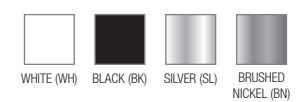

TRIM COLORS

SIZE

TRIM

COLOR TEMPERATURE

27 K, 30 K, 35 K,
40 K & 50 K

CRI

90

COMPATIBLE HOUSING

1. RF401 series
   - RF402 series
   - RF405 series
2. OR
3. Standard octagon box

ACCESSORIES

SLMT4-RT-(BK/SL/BN)
Round trim for SLIMLED MULTI series.

SLMT4-ST-(WH/BK/SL/BN)
Square trim for SLIMLED MULTI series.

SLM4-RST-(WH/BK)
(WH/BG/SP/SS/BK)
SHADE Mini decorative, dead front round trim/baffle.

SLM4-SST-(WH/BK)
(WH/BG/SP/SS/BK)
SHADE Mini decorative, dead front square trim/baffle.

SLMT4-OJB-RT-(WH/BK)
(WH/GD/SP/SS/BK)
SHADE Mini Concrete decorative, dead front round trim/baffle.

LC-CRTL-3WAY-1
OnCloud Smart Wi-Fi 3-way switch. Suitable for 3-way or 4-way switch applications.

LC-CRTL-DIM-1
OnCloud Smart Wi-Fi dimmer. Features an ON/OFF press and a 7 level touch slider.

SLMT4-CBPLT
Concrete box mounting plate kit, for SLIMLED MULTI.

SLMT4-CAN
4" recessed can housing accessories.

SLMT4-SCREWS
10 pack of 1.5" Replacement screws. Can be used for large gaps between ceiling material and junction box.