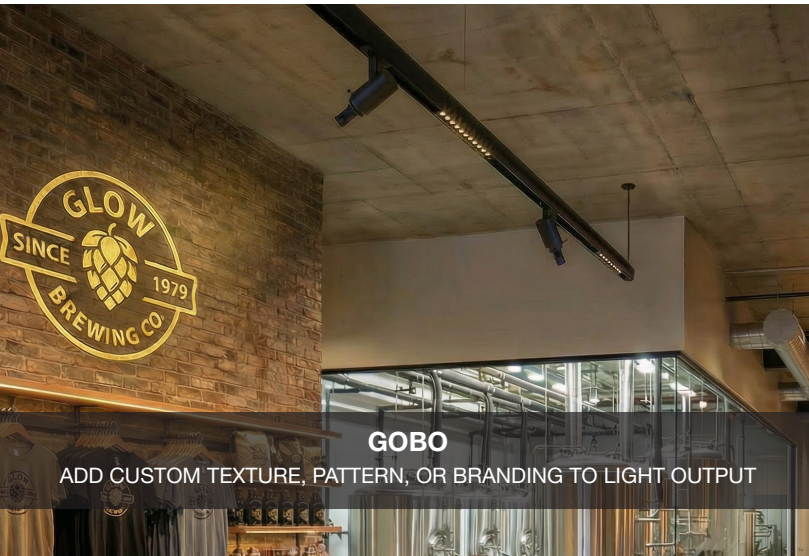

PRECISION LIGHTING. REDEFINED.

HORIZON is an architectural track head designed for precise light control and flexibility. Featuring field-adjustable optics that seamlessly shift from a true 10° spot to a 60° flood, HORIZON allows designers to fine-tune beam angle and cutoff with confidence. With support for framing projectors, GOBOs, and a full suite of optical accessories, HORIZON delivers intentional lighting for museums, hospitality, offices, and architectural spaces where control and accuracy matter.

GOBO

ADD CUSTOM TEXTURE, PATTERN, OR BRANDING TO LIGHT OUTPUT

FRAMING PROJECTOR

SHAPE, CROP, AND DIRECT LIGHT WITH RAZOR-SHARP CONTROL

FEATURES

TWIST AND LOCK, FIELD CHANGEABLE OPTICS.

DELIVERED
Up to 1500 lm