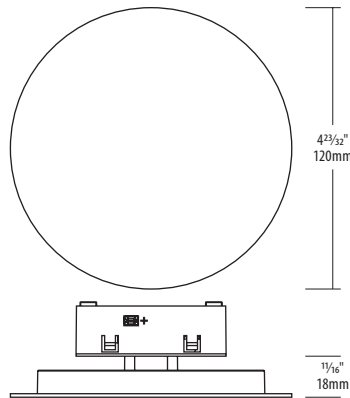

Compatibility

Compatible with ATTRACKT low-voltage track lighting system.

Color Temp.	Lumens	Lm/W
2700 K	593	74
3000 K	645	82
3500 K	677	84

SPECIFICATION

Approved Location	Dry / Indoor
Application	Track
Beam Spread	115°
Certification	cETLus
Color Temp.	2700 K / 3000 K / 3500 K
CRI	90
Dimmable	Yes
Lumens	Up to 680
Lumens per Watt	Up to 82
Voltage	24V DC
Wattage	8 Watt

Technical Drawings

JA8
TITLE 24

Ordering Guide

AT-ECLIPSE -	Color Temperature	Finish
	<input type="text"/>	<input type="text"/>
	27 : 2700 K	BK : Black
	30 : 3000 K	WH : White
	35 : 3500 K	

Notes:

Due to our continued efforts to improve our products, product specifications are subject to change without notice.