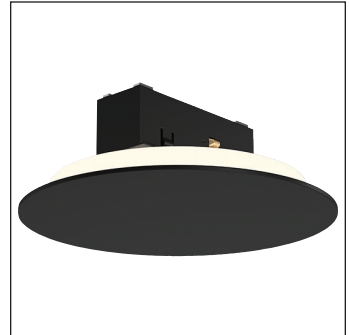

Features

Body

Constructed of aluminum, the body features an aesthetically pleasing smooth disc shape providing indirect lighting.

Beam Spread

The fixture features a 115° beam spread.

Dimming

The track fixture is 100%-10% dimmable when used with compatible dimmable driver. See ATTRACKT System spec sheet for compatible dimmers.

LED Characteristics

High powered chip maintains a uniform intensity with a typical luminous flux up to 680 lumens and a typical CRI of 90. Available in 2700 K, 3000 K and 3500 K correlated color temperature.

Mounting

This LED fixture is a track insert designed for simplicity and convenience, featuring secure magnetic locking technology that enhances usability and offers significant savings on installation and maintenance.

Compatibility

Compatible with ATTRACKT low-voltage track lighting system.

Color Temp.	Lumens	Lm/W
2700 K	593	74
3000 K	645	82
3500 K	677	84

SPECIFICATION

Approved Location	Dry / Indoor
Application	Track
Beam Spread	115°
Certification	cETLus
Color Temp.	2700 K / 3000 K / 3500 K
CRI	90
Dimmable	Yes
Lumens	Up to 680
Lumens per Watt	Up to 82
Voltage	24V DC
Wattage	8 Watt