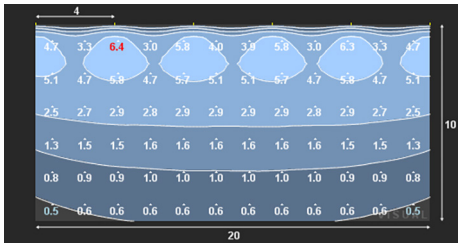

4' ON CENTER, 6 FIXTURES