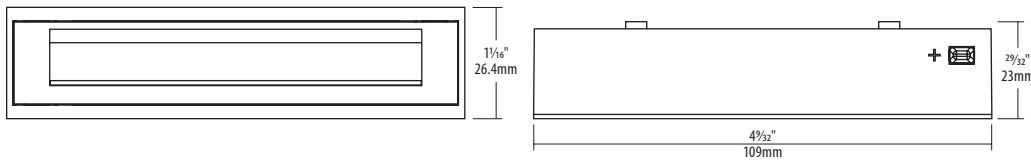

Technical Drawings

JA8
TITLE 24

Ordering Guide

AT-WALLWASH -	Color Temperature	Body Color
	____	____
	27 : 2700 K	BK : Black
	30 : 3000 K	WH : White
	35 : 3500 K	

Notes:

Accessories for lighting modules are sold separately. For additional options please consult your A-Line representative. Due to our continued efforts to improve our products, product specifications are subject to change without notice.