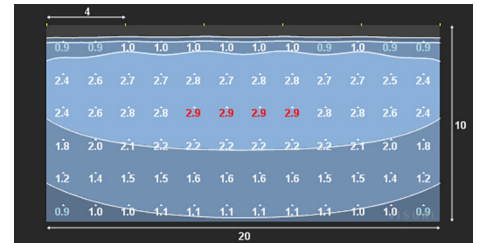

Color Temp.	Lumens	Lm/W
2700 K	215	45
3000 K	225	47
3500 K	250	52

Technical Drawings

JA8
TITLE 24

Ordering Guide

AT-WALLWASH -	Color Temperature	Body Color
	<input type="text"/>	<input type="text"/>
	27 : 2700 K	BK : Black
	30 : 3000 K	WH : White
	35 : 3500 K	

Photometrics

2' FROM WALL

4' ON CENTER, 6 FIXTURES

3' FROM WALL

4' ON CENTER, 6 FIXTURES

4' FROM WALL

4' ON CENTER, 6 FIXTURES