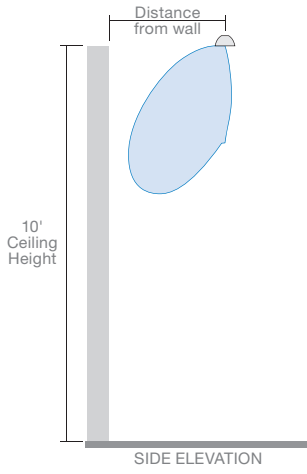

Features

Body

Constructed from polycarbonate, this LED fixture features a slim linear profile. A translucent PMMA lens provides diffused lighting.

Beam Spread

The fixture provides a 15 degree beam kick and an 80 degree wide beam angle.

Color Temp.	Lumens	Lm/W
2700 K	215	45
3000 K	225	47
3500 K	250	52

Technical Drawings

JA8
TITLE 24

Ordering Guide

AT-WALLWASH -	Color Temperature	Body Color
	<input type="text"/>	<input type="text"/>
	27 : 2700 K	BK : Black
	30 : 3000 K	WH : White
	35 : 3500 K	

Photometrics

2' FROM WALL

4' ON CENTER, 6 FIXTURES

3' FROM WALL

4' ON CENTER, 6 FIXTURES

4' FROM WALL

4' ON CENTER, 6 FIXTURES