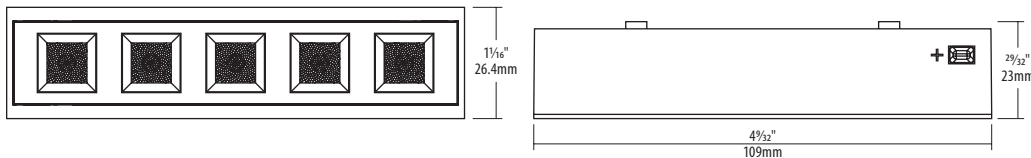

Technical Drawings

JA8
TITLE 24

Ordering Guide

AT-LINE5 -	Color Temperature	36 -	Body Color	Baffle Color
	27 : 2700 K		BK : Black	BK : Black
	30 : 3000 K		WH : White	WH : White
	35 : 3500 K			

Notes:

Accessories for lighting modules are sold separately. For additional options please consult your A-Line representative. Due to our continued efforts to improve our products, product specifications are subject to change without notice.