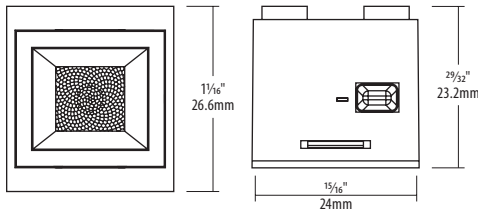

Technical Drawings

JA8
TITLE 24

Ordering Guide

AT-DOT2	Color Temperature	36 -	Body & Baffle Color
	27 : 2700 K		BK BK : Black body, black baffle
	30 : 3000 K		WH WH : White body, white baffle
	35 : 3500 K		

Notes:

Accessories for lighting modules are sold separately. For additional options please consult your A-Line representative. Due to our continued efforts to improve our products, product specifications are subject to change without notice.