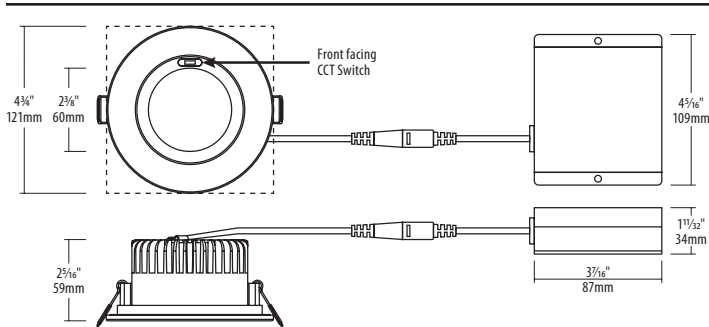

Ordering Guide

Shape	Wattage	Driver Options	Trim Finish	Baffle Finish
SLMB4	W-CCT-			
Leave blank for Round	12: 12 watt 9: 9 watt 16: 16 watt	Leave blank for standard 120V driver P: 120-277V, Commercial, 0-10V C: 120-347V, 0-10V EM: Emergency Backup, 120-277V, 0-10V E: Lutron Hi-Lume 1% EcoSystem w/Soft-on, Fade-to-Black	BK: Black BN: Brushed Nickel OB: Oil Rubbed Bronze WH: White	Leave blank (will match trim)

Notes:

¹ Not available with BK Trim Finish. ² Not available with WH Trim Finish. ³ Not available for SLMB4S-12W-CCT-BKBK. ⁴ Not available for SKYE SELECT models.

* QuickShip lead time may vary for orders greater than 100 pieces. No additional shipment rates apply. Subject to availability. Accessories are sold separately. For additional options please consult your Liteline representative. Due to our continued efforts to improve our products, product specifications are subject to change without notice.

SKYSELECT Dead-front

Leave blank for Round
S: Square

Select from above

BK: Black
WH: White

BG: Gold
BK: Black²
SP: Specular
SS: Semi-specular
WH: White¹