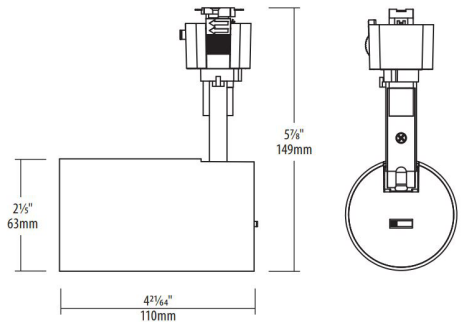

FINISH

CRI

90

BEAM ANGLE

25° 38°

DA2012-CCT25T-WH : 12W DELTA TRACK FIXTURE, 25° BEAM SPREAD, WHITE

Beam Details					
D	Lux	FC	L	W	
4'	1928	179	1.8'	1.8'	
8'	482	45	3.7'	3.7'	
12'	214	20	5.5'	5.5'	
16'	121	11	2.2'	2.2'	
20'	77	7	9.2'	9.2'	

Zonal Lumen Summary		
Zone	Lumens	% Luminaire
0-30	717	78.36%
0-40	818	89.40%
0-60	900	98.36%
60-90	11.7	1.28%
70-100	5.07	0.55%
90-120	0.979	0.11%
0-90	912	99.67%
90-180	2.32	0.25%
0-180	915	100.00%

DA2012-CCT38T-WH : 12W DELTA TRACK FIXTURE, 38° BEAM SPREAD, WHITE