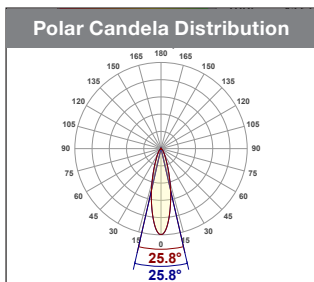

FINISH

CRI

90

BEAM ANGLE

25° 38°

DA2012-CCT25T-WH : 12W DELTA TRACK FIXTURE, 25° BEAM SPREAD, WHITE

Beam Details					
D	Lux	FC	L	W	
4'	1928	179	1.8'	1.8'	
8'	482	45	3.7'	3.7'	
12'	214	20	5.5'	5.5'	
16'	121	11	2.2'	2.2'	
20'	77	7	9.2'	9.2'	

Zonal Lumen Summary		
Zone	Lumens	% Luminaire
0-30	717	78.36%
0-40	818	89.40%
0-60	900	98.36%
60-90	11.7	1.28%
70-100	5.07	0.55%
90-120	0.979	0.11%
0-90	912	99.67%
90-180	2.32	0.25%
0-180	915	100.00%

DA2012-CCT38T-WH : 12W DELTA TRACK FIXTURE, 38° BEAM SPREAD, WHITE

Beam Details					
D	Lux	FC	L	W	
4'	999	93	3'	3'	
8'	250	23	6'	6'	
12'	111	10	9'	9'	
16'	62	6	12'	12'	
20'	40	4	15'	15'	

Zonal Lumen Summary		
Zone	Lumens	% Luminaire
0-30	669	72.56%
0-40	805	87.31%
0-60	902	97.83%
60-90	17.2	1.87%
70-100	7.12	0.77%
90-120	0.920	0.10%
0-90	919	99.67%
90-180	2.41	0.26%
0-180	922	100.0%