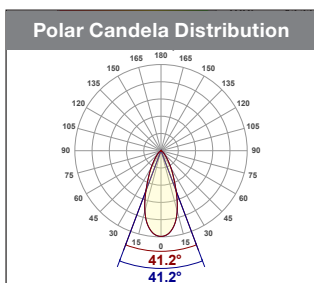

FINISH

CRI

90

BEAM ANGLE

25° 38°

DA2012-CCT25T-WH : 12W DELTA TRACK FIXTURE, 25° BEAM SPREAD, WHITE

Beam Details					
D	Lux	FC	L	W	
4'	1928	179	1.8'	1.8'	
8'	482	45	3.7'	3.7'	
12'	214	20	5.5'	5.5'	
16'	121	11	2.2'	2.2'	
20'	77	7	9.2'	9.2'	

Zonal Lumen Summary		
Zone	Lumens	% Luminaire
0-30	717	78.36%
0-40	818	89.40%
0-60	900	98.36%
60-90	11.7	1.28%
70-100	5.07	0.55%
90-120	0.979	0.11%
0-90	912	99.67%
90-180	2.32	0.25%
0-180	915	100.00%

DA2012-CCT38T-WH : 12W DELTA TRACK FIXTURE, 38° BEAM SPREAD, WHITE

Beam Details					
D	Lux	FC	L	W	
4'	999	93	3'	3'	
8'	250	23	6'	6'	
12'	111	10	9'	9'	
16'	62	6	12'	12'	
20'	40	4	15'	15'	

Zonal Lumen Summary		
Zone	Lumens	% Luminaire
0-30	669	72.56%
0-40	805	87.31%
0-60	902	97.83%
60-90	17.2	1.87%
70-100	7.12	0.77%
90-120	0.920	0.10%
0-90	919	99.67%
90-180	2.41	0.26%
0-180	922	100.0%