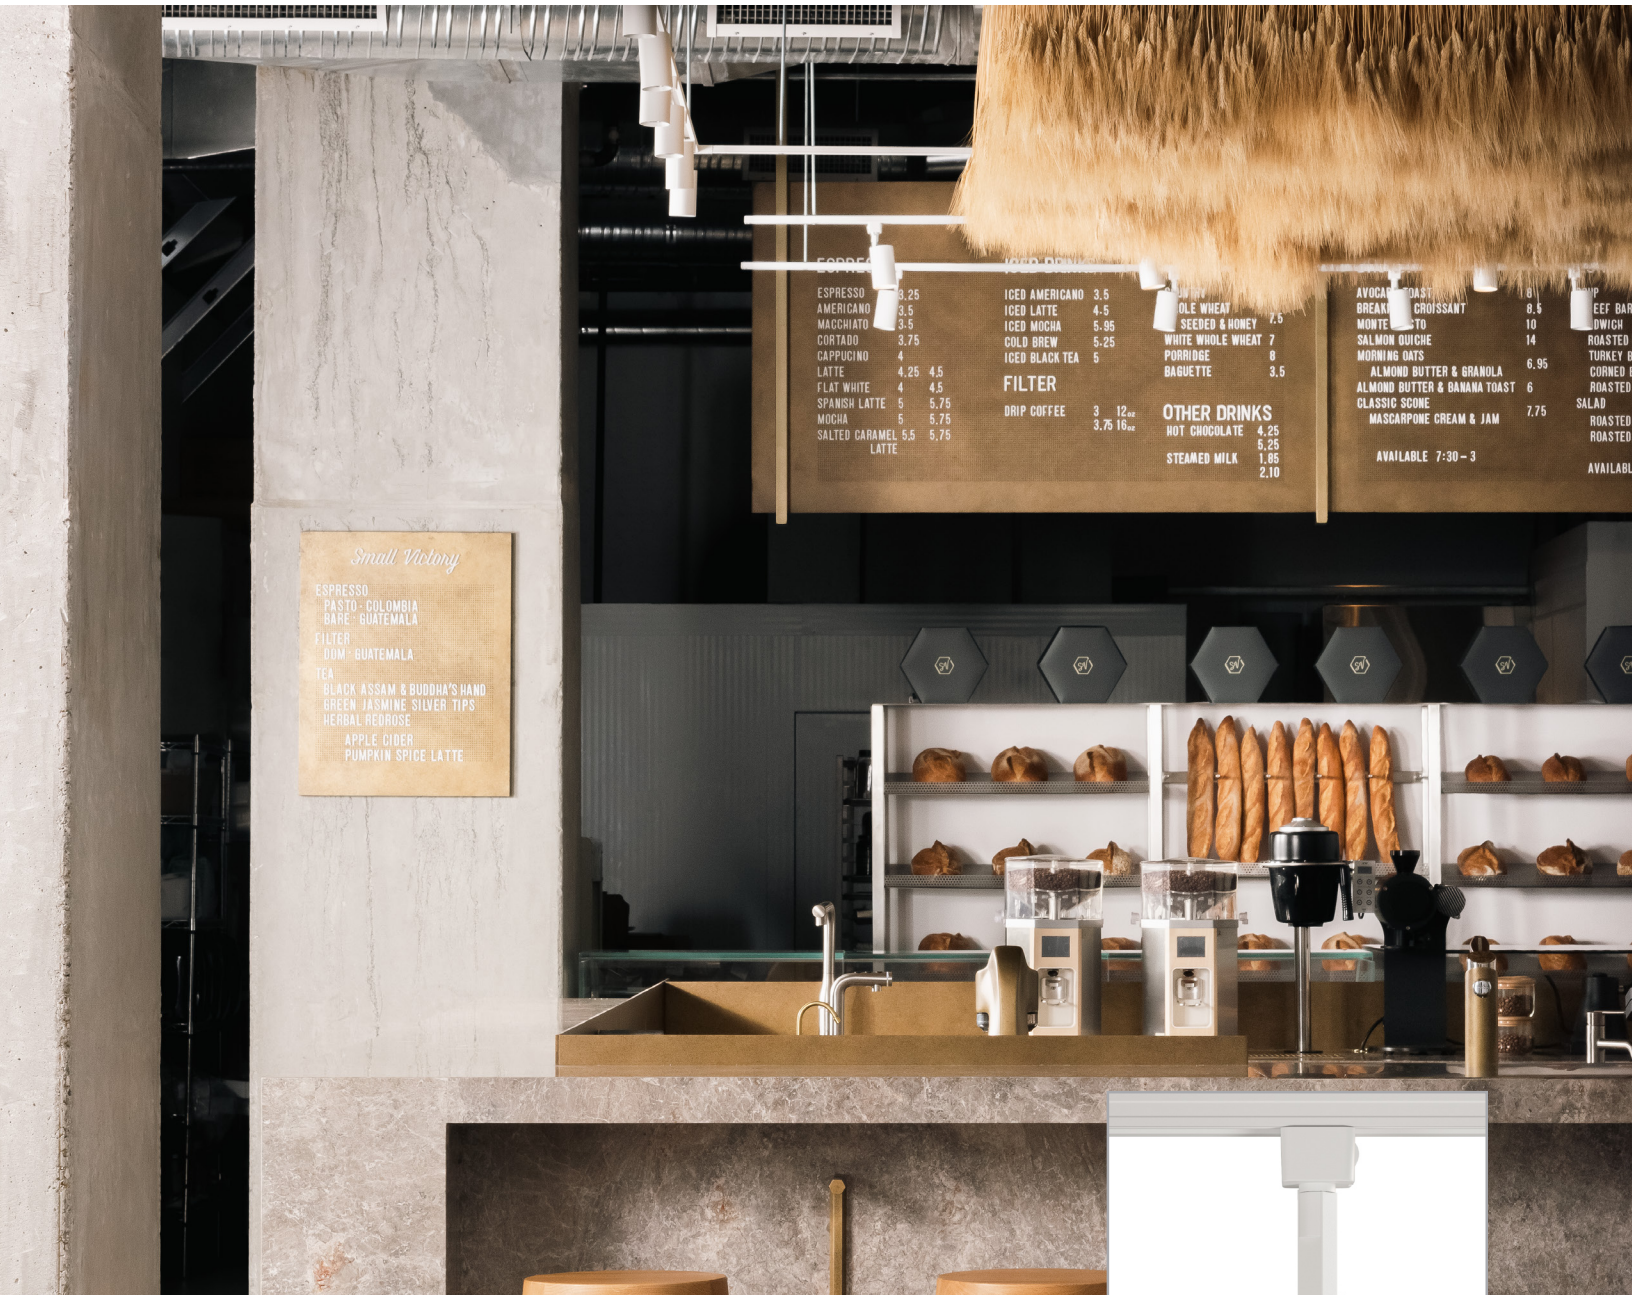

A LINE | DELTA

SLEEK DESIGNER TRACK

DELTA has a slender profile that provides a refined aesthetic. With its compact size, 358-degree rotation and 90-degree tilt, this directional track light is ideal for residential and light commercial applications.