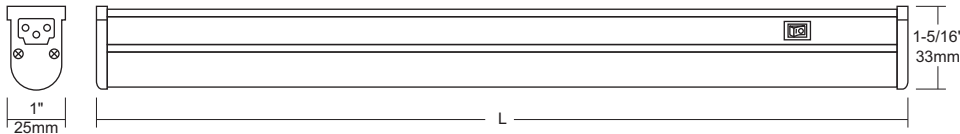

### Mounting Kit

Hardware provided for mounting fixture to standard horizontal surfaces or vertical wall surface.

## Description

This LED Fluorobar light is a linear light with an integrated LED strip. Available with various lengths to meet any installation application.

	LEDBAR9	LEDBAR14	LEDBAR23	LEDBAR34	LEDBAR46	LEDBAR58
Length (L)	9"	13½"	22¾"	34½"	46¼"	58"
	229mm	344mm	575mm	875mm	1175mm	1475mm
Lumens	2700 K	150	250	550	850	1000
	3000 K	250	400	775	1175	1500
	4000 K	250	400	775	1175	1500
	5000 K	250	400	775	1175	1500