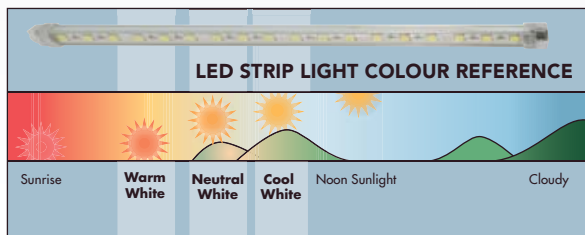

LINKING

- Built-in 'no shadow' link connector
- Linkable, up to 14 units (56W max.)
- Can be hardwired

Direct Linking

Linking strip lights using linking cable

COLOUR TEMPERATURES

- Warm White - 3500K(±100K)
- Neutral White - 4100K(±100K)
- Cool White - 6500K(±100K)